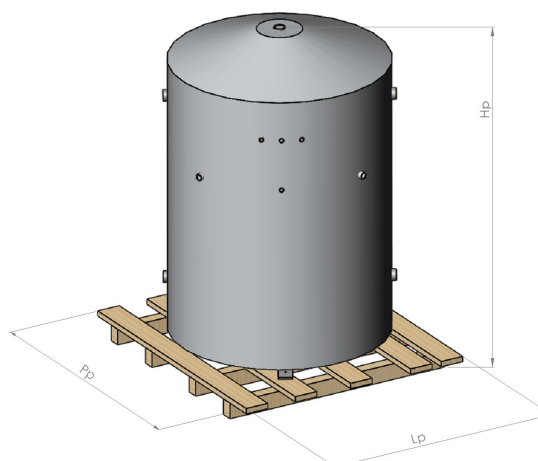

It allows you to store ice water when installed on the ice water loop of a refrigeration installation. By installing a Ridel/Xeo, you will be able to:

- Absorb consumption peaks
- Prevent the short cycles of your installation
- And thus decrease your energy consumption

Specificities

- Can sustain a service pressure of 5 bar (7 and 10 bar available on request)
- Side connecting pipe for multiple and simplified connexions.
- 3 sensors pockets
- Total draining at the lowest point of the device
- Insulating jacket designed to avoid any phenomenon of condensation
- PU injected foam — classified M1— 40mm / Density : 40 kg/m3 (+/- 2kg)
- Insulation jacket in Aluminium or stainless steel.

All dimensions are in millimeters

These quotations are given for information purposes. A P&ID will be sent to you at the order.

These products are available from 4 000 Litres to 20 M³ on request

Plan

Delivery dimensions

Liters	Lp	Pp	Hp
300	1 200	900	1 750
500	1 200	900	2 100
750	1 400	1 300	2 000
1 000	1 700	1 500	2 300
1 500	2 000	1 700	2 250
2 000	2 000	1 700	2 350
2 500	2 200	1 900	2 250
3 000	2 200	1 900	2 350

All dimensions are in millimeters