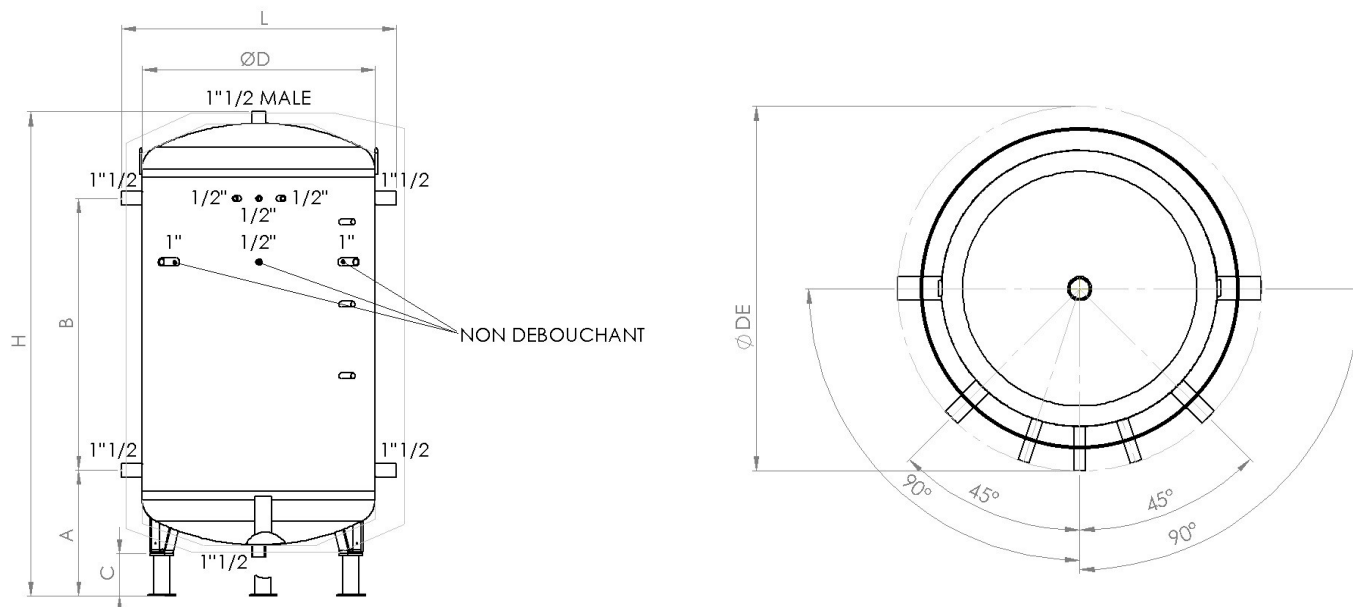

Photos non contractuelles

Dimensional characteristics

Liters	Ø D without isolation	H	L	A	B	C	Ø DE	Weight with insulation (kg)
300	630	1 500	830	490	620	150	830	93
500	630	2 100	830	490	1 220	150	830	112
750	790	2 000	990	501	1 100	150	990	157
1 000	790	2 350	990	501	1 450	150	990	192
1 500	1 100	2 200	1 300	594	1 100	200	1 300	314
2 000	1 100	2 400	1 300	594	1 285	200	1 300	341
2 500	1 400	2 200	1 600	671	1 000	200	1 600	516
3 000	1 400	2 350	1 600	671	1 125	200	1 600	536

All dimensions are in millimeters

These quotations are given for information purposes. A P&ID will be sent to you at the order.

These products are available from 4 000 Litres to 20 M³ on request

Plan

Delivery dimensions