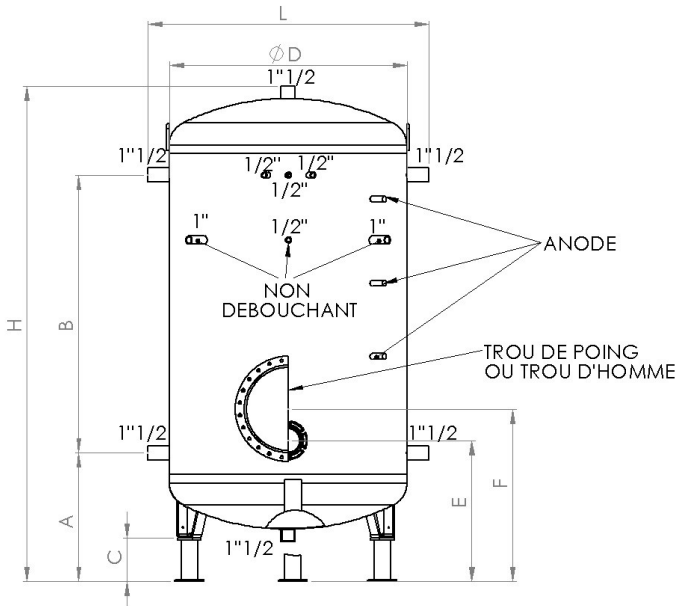

Specificities

- Complying with DIN 4753-3 and EN12897 regulations
- Can sustain service pressure of 5 bar
- Available with a choice a handhole, (DN110mm) or a manhole (DN400mm)
- Side connecting pipe for multiple and simplified connexions
- 3 sensors pockets
- Total draining in the the lowest point of the device
- Entry of the cold water at the lowest point of the tank, with deflector, to protect the stratification by orientation of the flow.

Dimensional characteristics

Liters	Ø D Without insulation	H	L	A	B	C	ØDE	Weight with insulation (kg)
300	630	1 500	830	490	620	150	830	90
500	630	2 100	830	490	1 220	150	830	125
750	790	2 000	990	501	1 100	150	990	230
1 000	790	2 350	990	501	1 450	150	990	280
1 500	1 100	2 200	1 300	594	1 100	200	1 300	400
2 000	1 100	2 400	1 300	594	1 285	200	1 300	430
2 500	1 400	2 200	1 600	671	1 000	200	1 600	560
3 000	1 400	2 350	1 600	671	1 125	200	1 600	590

All quotations are in millimeters

These quotations are given for information purposes. A P&ID will be sent to you at the order.

Plan

Delivery dimensions

LITERS	Lp	Pp	Hp
300	1 200	900	1 750
500	1200	900	2 100
750	1 400	1 300	2 000
1 000	1 700	1 500	2 300
1 500	2 000	1 700	2 250
2 000	2 000	1 700	2 350
2 500	2 200	1 900	2 250
3 000	2 200	1 900	2 350

All dimensions are in millimeters

Photos non contractuelles