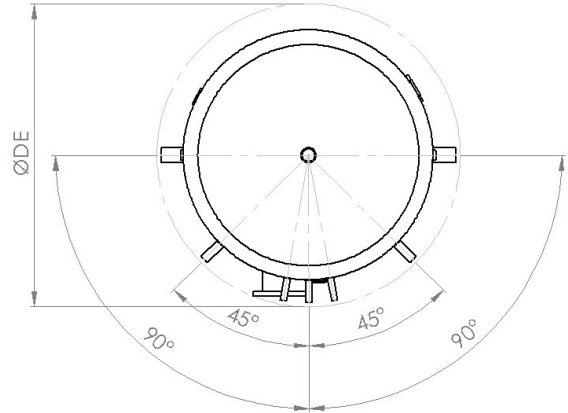

Specificities

- Complying with DIN 4753-3 and EN12897 regulations
- Can sustain service pressure of 5 bar
- Available with a choice a handhole, (DN110mm) or a manhole (DN400mm)
- Side connecting pipe for multiple and simplified connexions
- 3 sensors pockets
- Total draining in the the lowest point of the device
- Entry of the cold water at the lowest point of the tank, with deflector, to protect the stratification by orientation of the flow.

Dimensional characteristics

Liters	Ø D Without insulation	H	L	A	B	C	ØDE	Weight with insulation (kg)
300	630	1 500	830	490	620	150	830	90
500	630	2 100	830	490	1 220	150	830	125
750	790	2 000	990	501	1 100	150	990	230
1 000	790	2 350	990	501	1 450	150	990	280
1 500	1 100	2 200	1 300	594	1 100	200	1 300	400
2 000	1 100	2 400	1 300	594	1 285	200	1 300	430
2 500	1 400	2 200	1 600	671	1 000	200	1 600	560
3 000	1 400	2 350	1 600	671	1 125	200	1 600	590

All quotations are in millimeters

These quotations are given for information purposes. A P&ID will be sent to you at the order.

Plan

Delivery dimensions

LITERS	Lp	Pp	Hp
300	1 200	900	1 750
500	1200	900	2 100
750	1 400	1 300	2 000
1 000	1 700	1 500	2 300
1 500	2 000	1 700	2 250
2 000	2 000	1 700	2 350
2 500	2 200	1 900	2 250
3 000	2 200	1 900	2 350

All dimensions are in millimeters

Photos non contractuelles