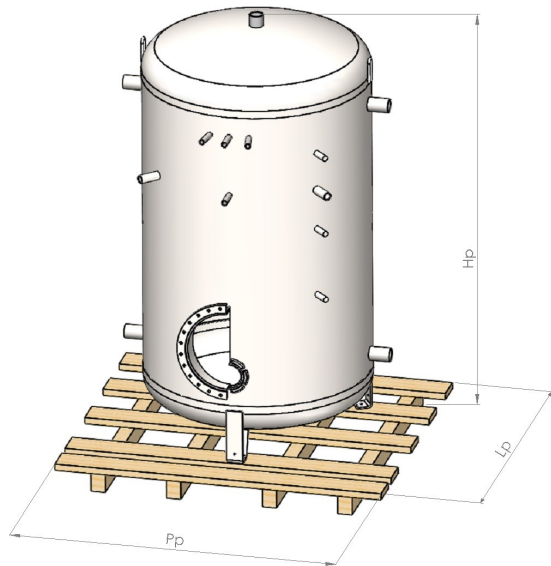

Specificities

- Complying with DIN 4753-3 and EN12897 regulations
- Can sustain service pressure of 5 bar
- Available with a choice a handhole, (DN110mm) or a manhole (DN400mm)
- Side connecting pipe for multiple and simplified connexions
- 3 sensors pockets
- Total draining in the the lowest point of the device
- Entry of the cold water at the lowest point of the tank, with deflector, to protect the stratification by orientation of the flow.

Dimensional characteristics

Liters	Ø D Without insulation	H	L	A	B	C	ØDE	Weight with insulation (kg)
300	630	1 500	830	490	620	150	830	90
500	630	2 100	830	490	1 220	150	830	125
750	790	2 000	990	501	1 100	150	990	230
1 000	790	2 350	990	501	1 450	150	990	280
1 500	1 100	2 200	1 300	594	1 100	200	1 300	400
2 000	1 100	2 400	1 300	594	1 285	200	1 300	430
2 500	1 400	2 200	1 600	671	1 000	200	1 600	560
3 000	1 400	2 350	1 600	671	1 125	200	1 600	590

All quotations are in millimeters

These quotations are given for information purposes. A P&ID will be sent to you at the order.

Plan

Delivery dimensions

LITERS	Lp	Pp	Hp
300	1 200	900	1 750
500	1200	900	2 100
750	1 400	1 300	2 000
1 000	1 700	1 500	2 300
1 500	2 000	1 700	2 250
2 000	2 000	1 700	2 350
2 500	2 200	1 900	2 250
3 000	2 200	1 900	2 350

All dimensions are in millimeters

Photos non contractuelles